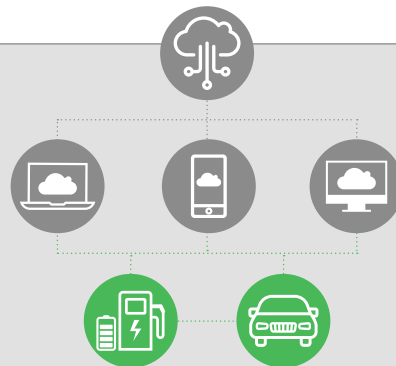

AUTELCLOUD CHARGING PORTAL

Our network management software lets you track and manage EV charging from your computer or mobile device, allowing you to control station access, pricing, along with hours of operation. Smart features like demand response and dynamic load balancing help with reducing operation costs.