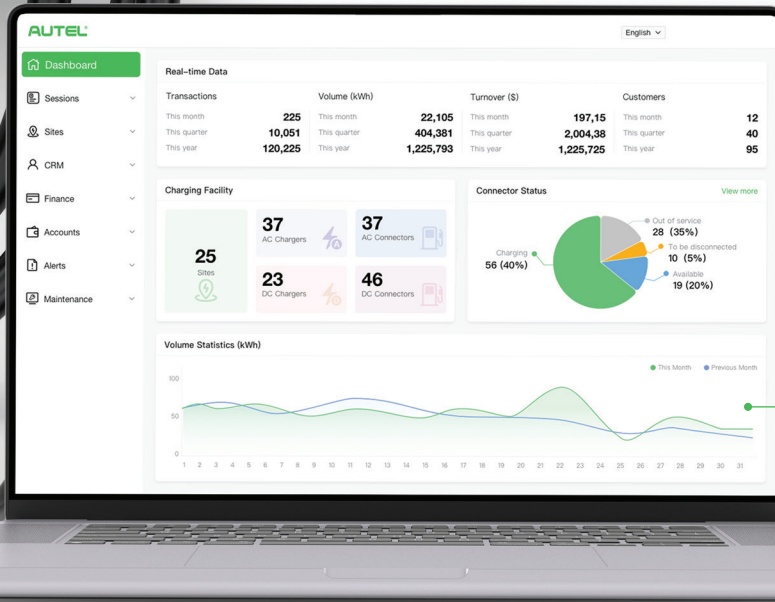

Smart Charger Capabilities with Autel Cloud Charging Portal to Monitor All Chargers & Control Access Remotely